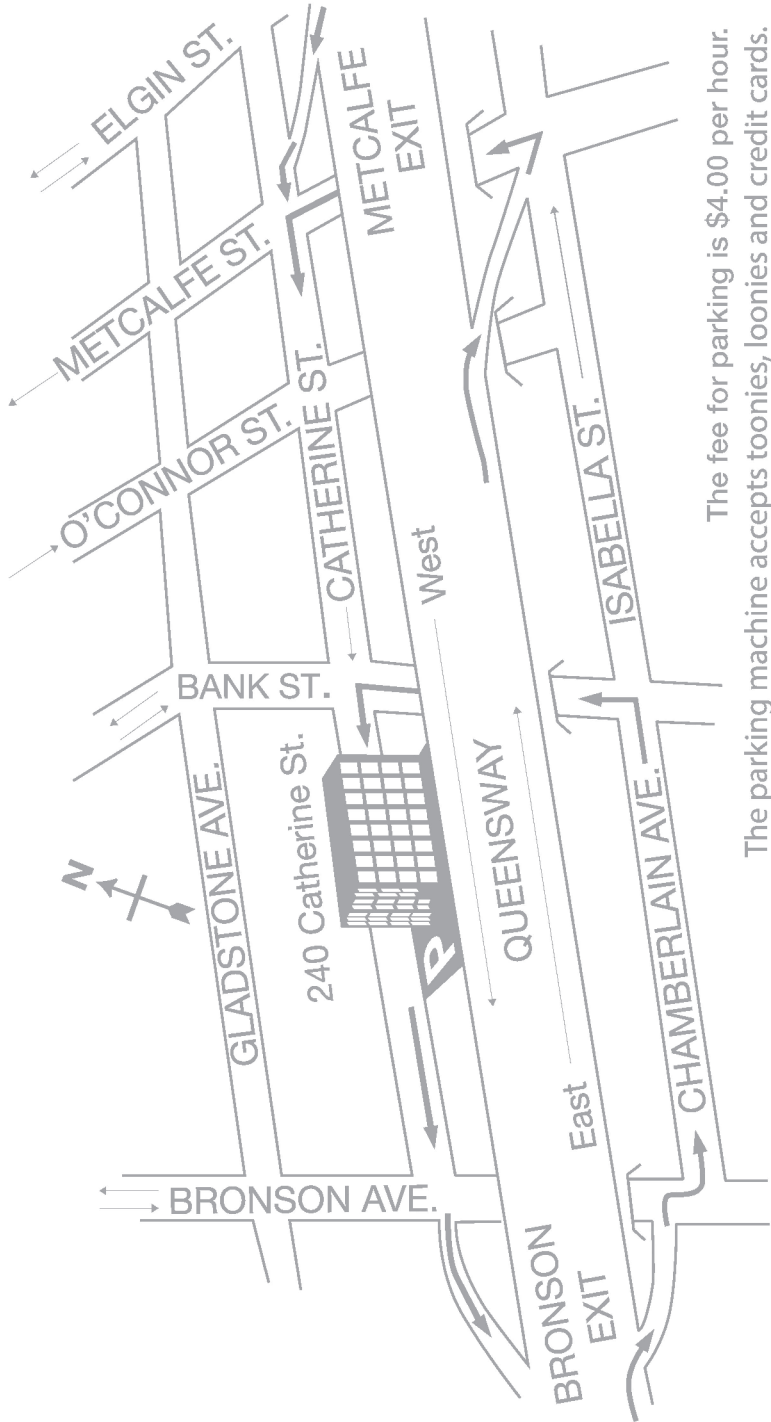

404 240 Catherine Street • Ottawa, Ontario K2P 2G8

Tel: (613) 234-1211 • Toll Free: 1-866-GUM-DOCS • Fax: (613) 234-7066 • www.gumdocs.com

BILINGUAL SERVICE • SERVICE BILINGUE

OC TRANSPO ACCESS

The fee for parking is \$4.00 per hour.
The parking machine accepts toonies, loonies and credit cards.